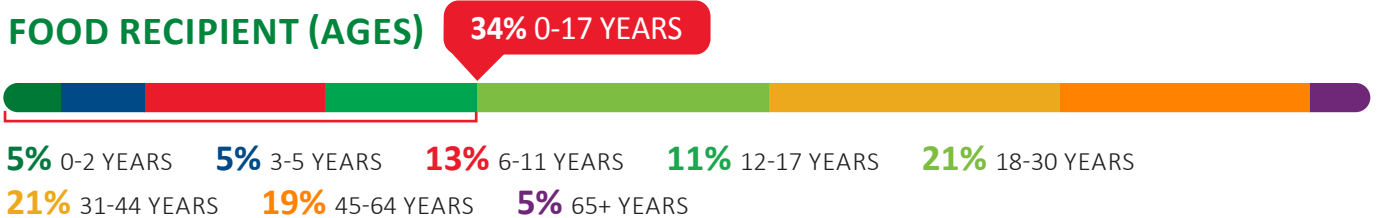

FOOD RECIPIENT (AGES)