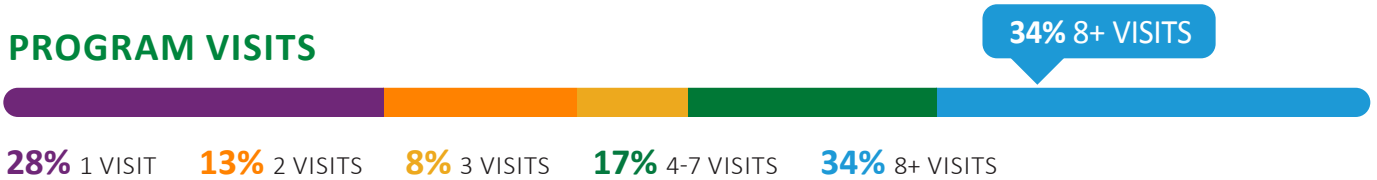

# Hunger Count

Hunger Count is an annual report that provides insight into food insecurity in Waterloo region. The data in the charts below is from January 1, 2021–December 31, 2021.

## PROGRAM VISITS

## FAMILY COMPOSITION