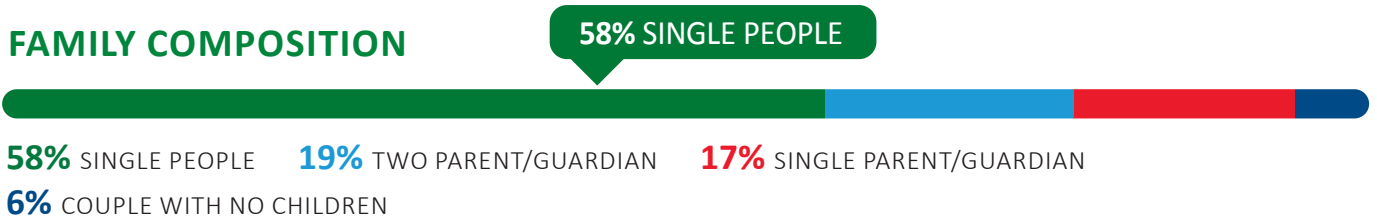

# Hunger Count

Hunger Count is an annual report that provides insight into food insecurity in Waterloo region. The data in the charts below is from January 1, 2021–December 31, 2021.

## PROGRAM VISITS

## FAMILY COMPOSITION

## FOOD RECIPIENT (AGES)